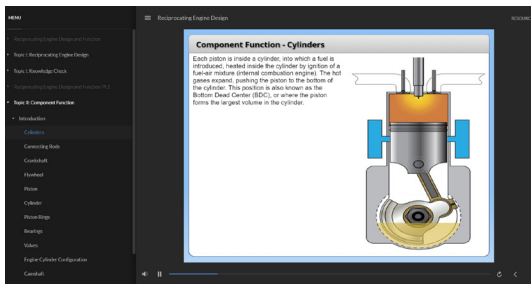

EASILY ESTABLISH SPECIFIC COURSE CURRICULA FOR YOUR TEAM AND DELIVER RESULTS AT THE SPEED YOU WANT.

EFFICIENT & EFFECTIVE REPORTING

- » On-line Monitoring
  - Available on a 24/7 Basis
- » Real-Time Status Updates
  - Courses | Students | Learning Path
- » Exportable Status Reports
  - Courses | Students
- » Management Level Control Capability

INCREASE PRODUCTIVITY | REDUCE COSTS

- » Improve Workforce Skillsets
- » Repeatable Work Tasks
- » Consistent Plant Operations
- » Decreased Travel Costs & Downtime
- » Effectively Manage Employee Time
- » Reinforces Long Term Retention

EXTENSIVE LEARNING LIBRARY

- » Comprehensive Course List
  - Advanced Technologies
  - Renewable Energy
- » Customizable to Your Needs
  - Site Specific | Equipment specific

Detailed graphics and animation to improve learning development